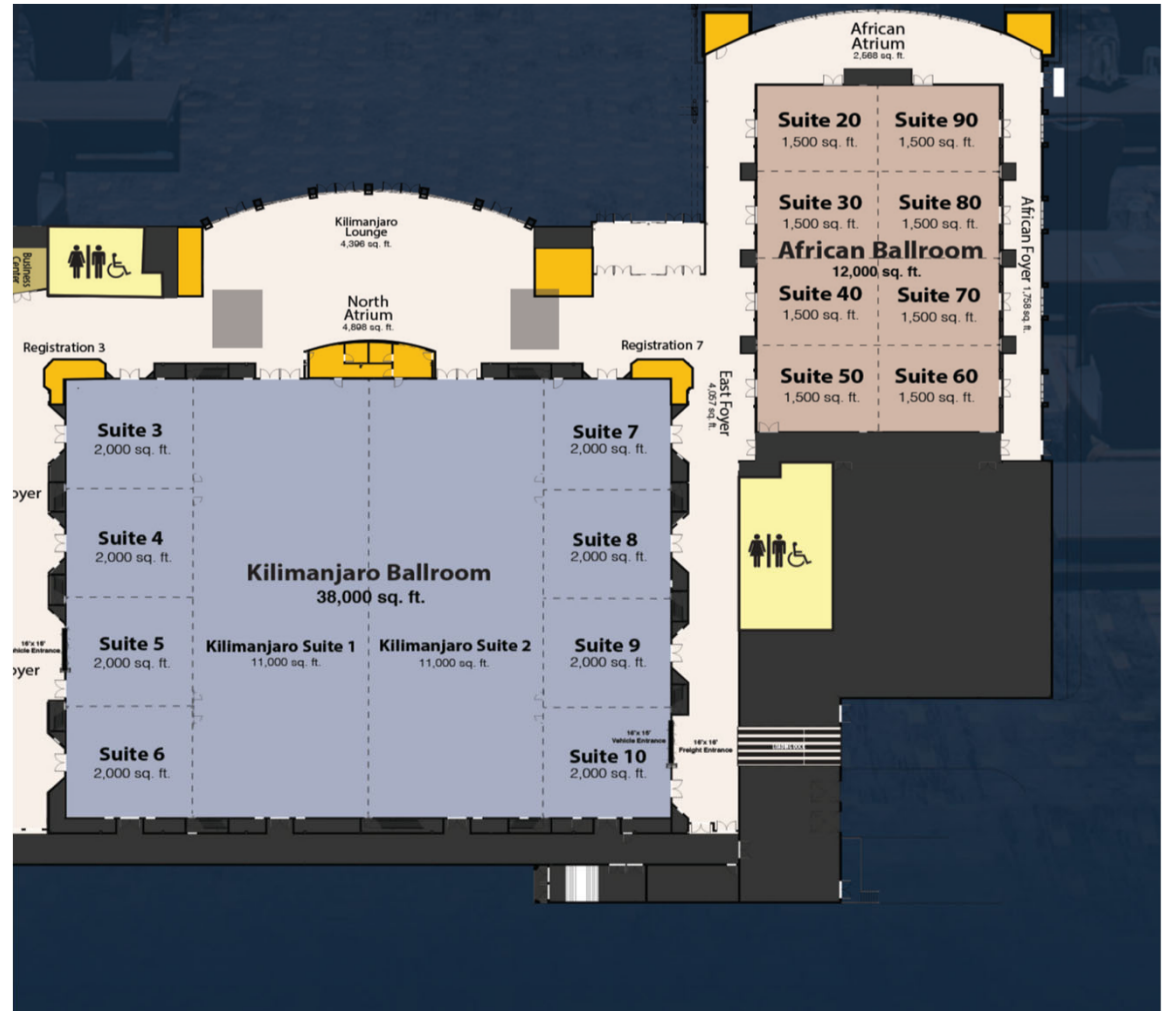

### African Ballroom

- Sunday – Check-In
- Late Check In – Suite 40
- SIM Racing – Suite 50 & 60
- Tech Quiz – Suite 30
- Street Survival Classroom – Suite 90
- RC Cars “On Road” – Suite 20 & 90
- Art Classes with Kelly Telfer – Suite 80

### North Atrium

- Zone Gatherings
- Beer Tasting

**Registration 3** – Parade Info