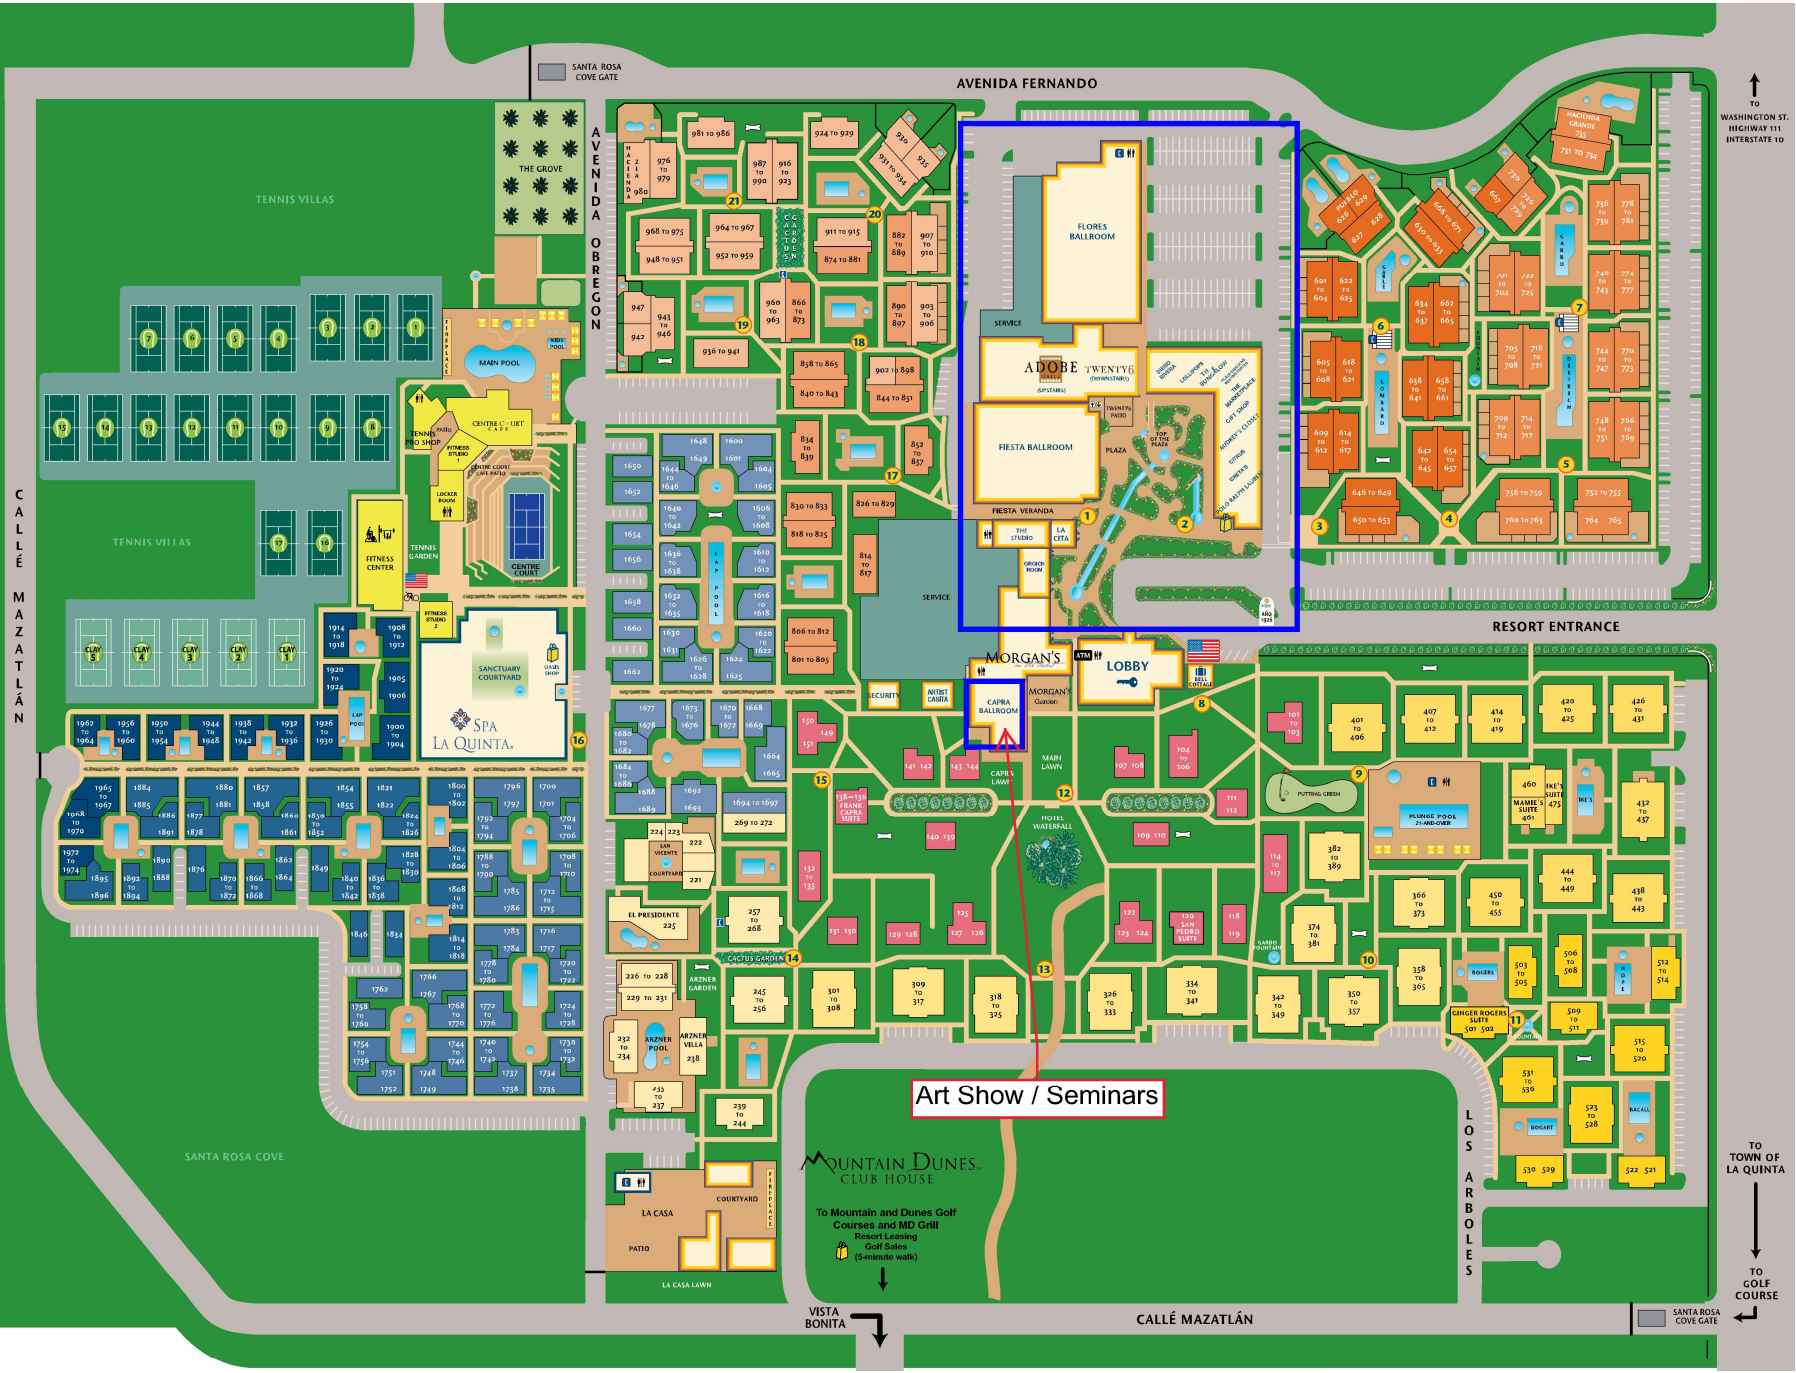

A WALDORF ASTORIA RESORT

↑ TO WASHINGTON ST. HIGHWAY 111 INTERSTATE 10

MAP LEGEND

- VINTAGE CASITAS ORIGINAL ROOMS BUILT IN 1926
- CASITAS 200'S
- CASITAS 300'S
- CASITAS 400'S
- CASITAS 500'S
- CASITAS 600'S
- CASITAS 700'S
- CASITAS 800'S
- CASITAS 900'S
- VILLAS 1600'S
- VILLAS 1700'S
- VILLAS 1800'S
- VILLAS 1900'S
- PLAYGROUND
- RESORT MAPS
- PET RELIEF STATION
- PHONE
- RESTROOMS
- ELEVATOR
- CABANA
- BIKE RENTAL
- SHOPPING

Art Show / Seminars

MOUNTAIN DUNES CLUB HOUSE

VISTA BONITA

CALLE MAZATLAN

TO TOWN OF LA QUINTA

TO GOLF COURSE

SANTA ROSA COVE GATE

CALLE MAZATLAN

TENNIS VILLAS

TENNIS VILLAS

SANTA ROSA COVE

AVENIDA FERNANDO

SANTA ROSA COVE GATE

AVENIDA OREGON

RESORT ENTRANCE

LOS ARBOLES